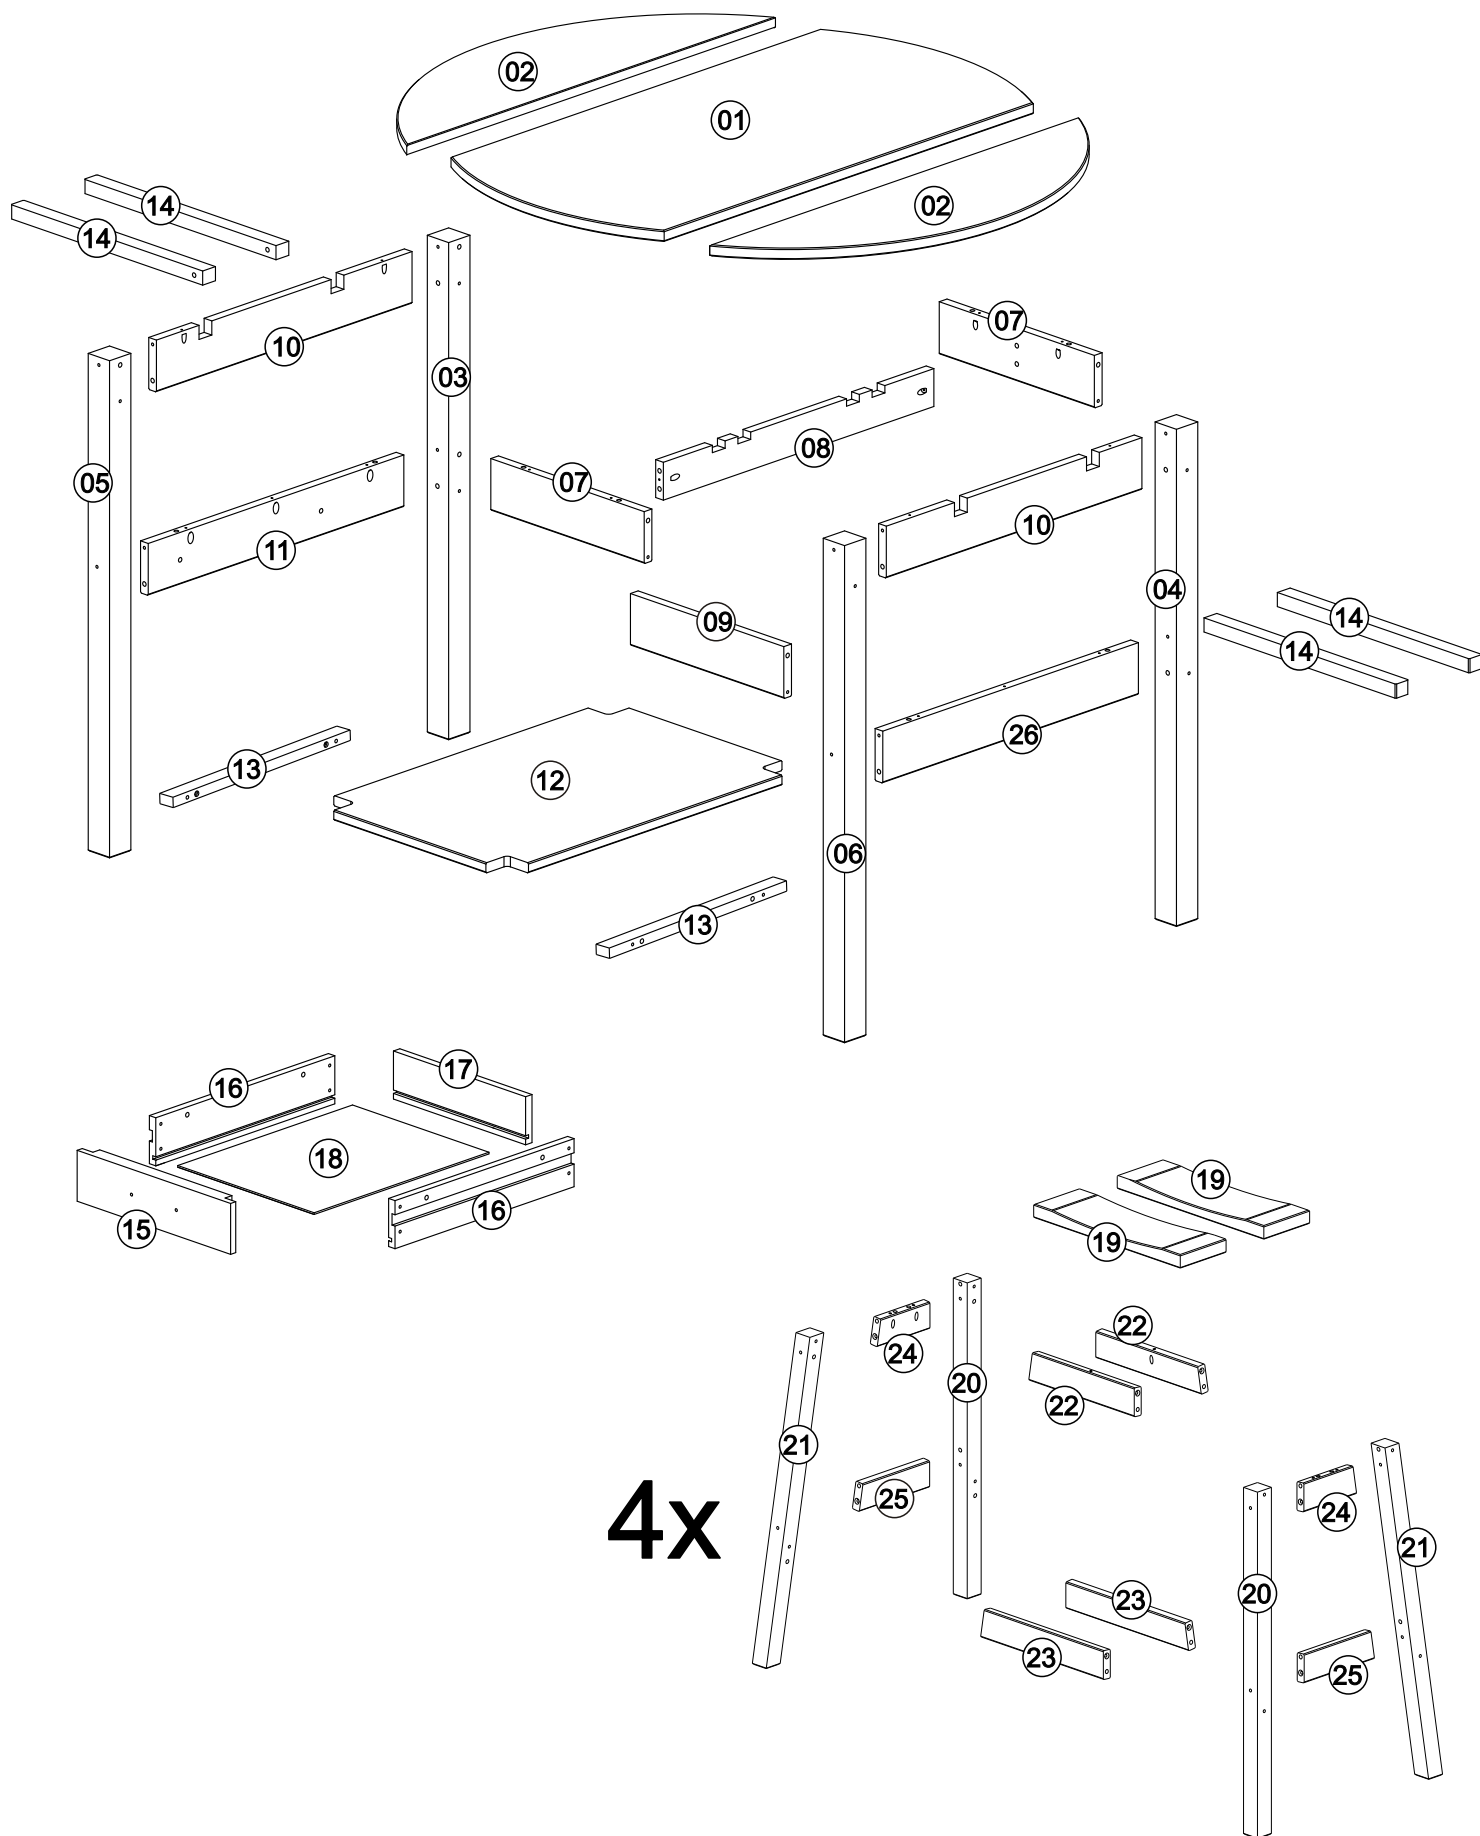

CADTBSET11

CADBTBSET11

CADTBSET11

CADBTBSET11

Thank you for choosing this furniture.

BEFORE YOU START ASSEMBLY please store the carton at room temperature for 48 hours or more so the contents can acclimatise.

PARTS LIST

A 30mm x118 Ø8	Allen key x02	C 35mm x44 Ø4.0 P3
D x14 7 x 90	E x20	F 16mm x24 Ø3.5 P3
G x04	H x01	I 30mm x02 P3
J 30mm x08 Ø3.5 P3	K x64 7 x 70	

4x

RETAIN ALLEN KEY TO TIGHTEN BOLTS WHEN NECESSARY.

01

02

03

04

05

06

07

08