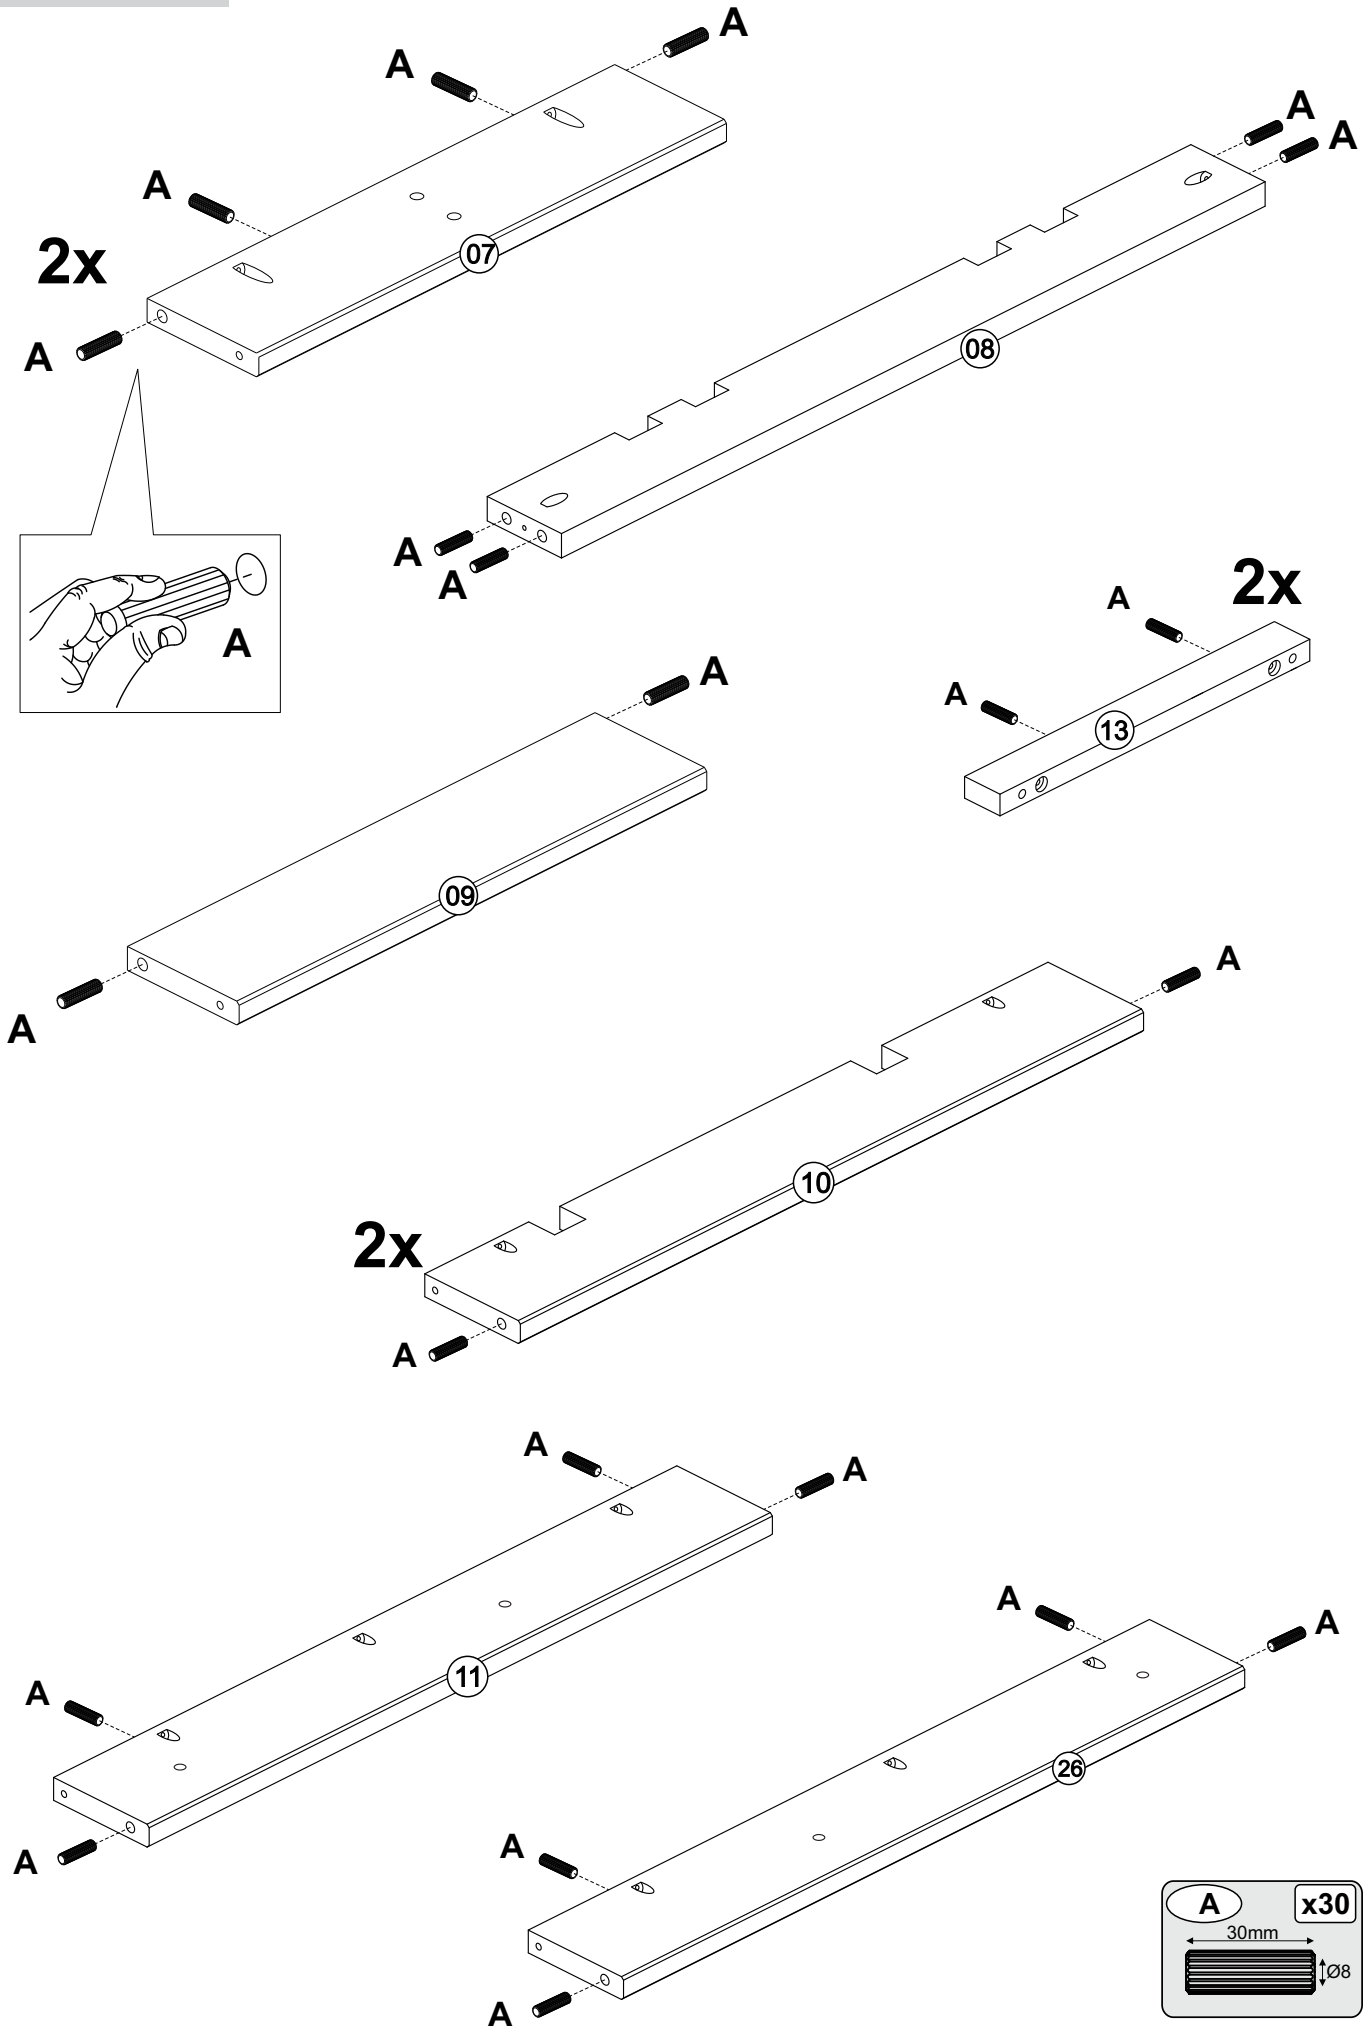

PARTS LIST

A 30mm x118 Ø8	Allen key x02	C 35mm x44 Ø4.0 P3
D x14 7 x 90	E x20	F 16mm x24 Ø3.5 P3
G x04	H x01	I 30mm x02 P3
J 30mm x08 Ø3.5 P3	K x64 7 x 70	

4x

RETAIN ALLEN KEY TO TIGHTEN BOLTS WHEN NECESSARY.

01

02

03

04

05

06

07

08