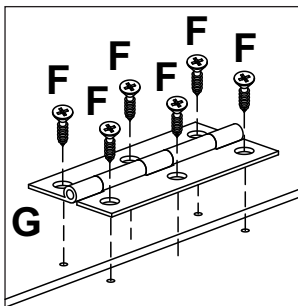

PARTS LIST

A 30mm x118 Ø8	Allen key x02	C 35mm x44 Ø4.0 P3
D x14 7 x 90	E x20	F 16mm x24 Ø3.5 P3
G x04	H x01	I 30mm x02 P3
J 30mm x08 Ø3.5 P3	K x64 7 x 70	

4x

RETAIN ALLEN KEY TO TIGHTEN BOLTS WHEN NECESSARY.

01

02

03

04

05

06

07

08