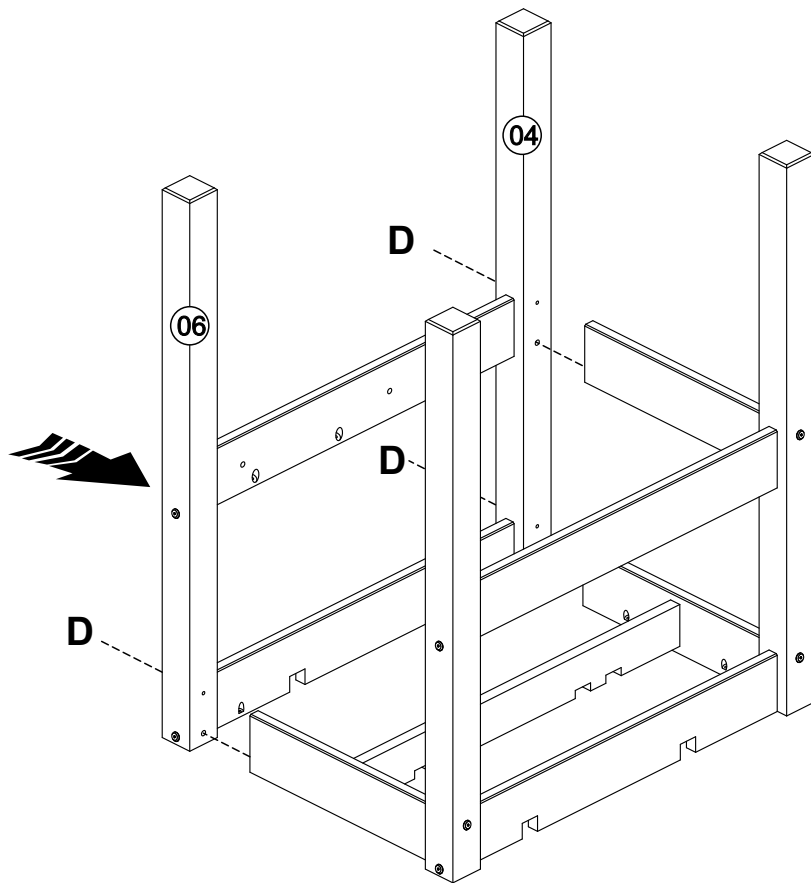

PARTS LIST

A 30mm x118 Ø8	Allen key x02	C 35mm x44 Ø4.0 P3
D x14 7 x 90	E x20	F 16mm x24 Ø3.5 P3
G x04	H x01	I 30mm x02 P3
J 30mm x08 Ø3.5 P3	K x64 7 x 70	

4x

RETAIN ALLEN KEY TO TIGHTEN BOLTS WHEN NECESSARY.

01

02

03

04

05

06

07

08