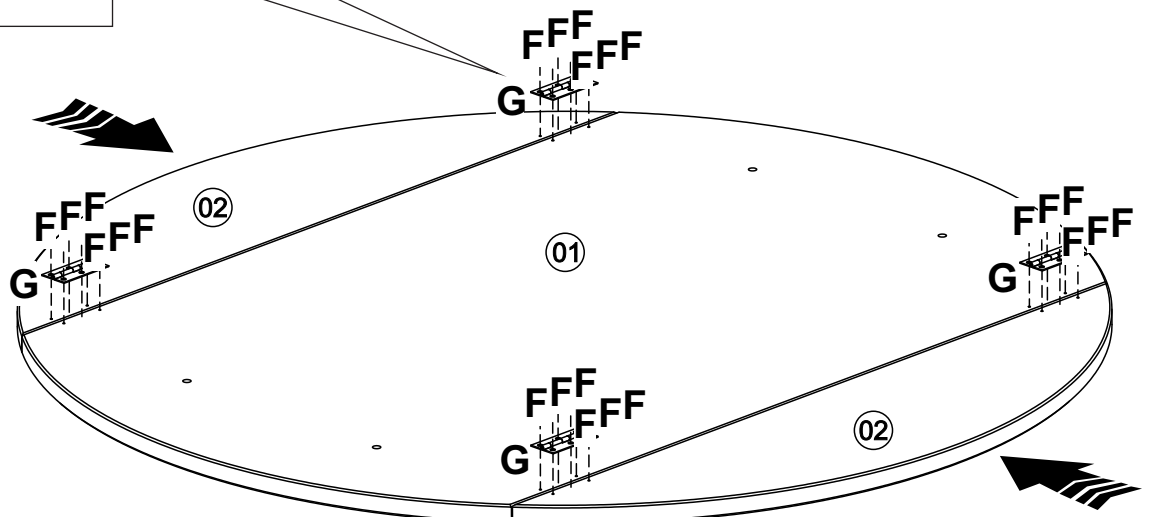

PARTS LIST

A 30mm x118 Ø8	Allen key x02	C 35mm x44 Ø4.0 P3
D x14 7 x 90	E x20	F 16mm x24 Ø3.5 P3
G x04	H x01	I 30mm x02 P3
J 30mm x08 Ø3.5 P3	K x64 7 x 70	

4x

RETAIN ALLEN KEY TO TIGHTEN BOLTS WHEN NECESSARY.

01

02

03

04

05

06

07

08

09

10

11

13

14

4x