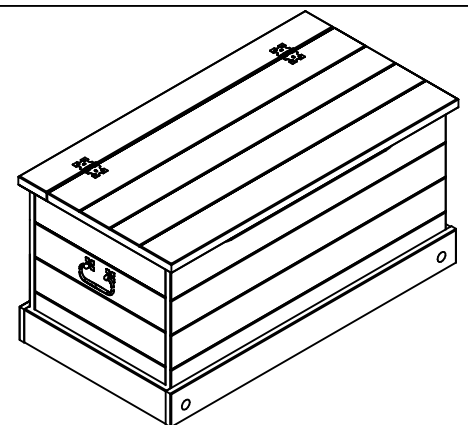

PLEASE RETAIN THIS INSTRUCTION LEAFLET FOR FUTURE REFERENCE.