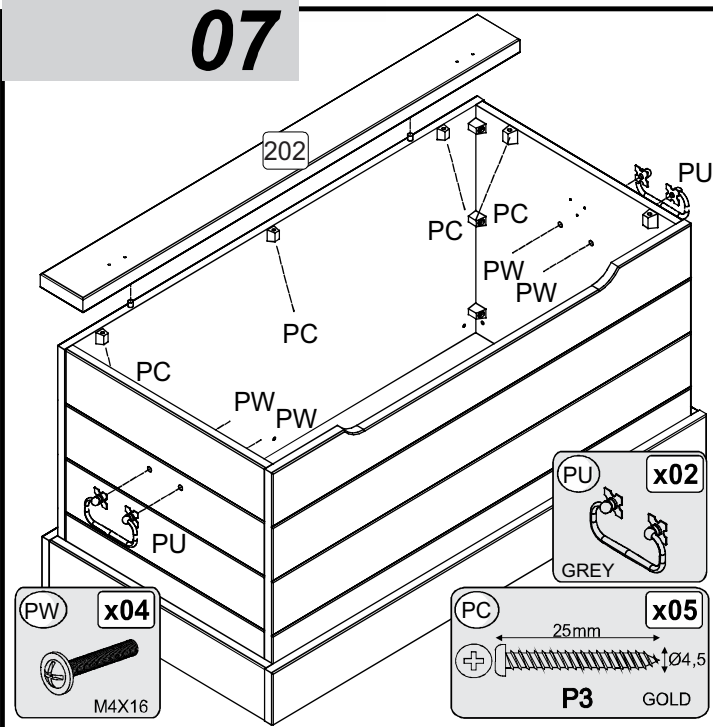

PARTS LIST

PA x18 25mm Ø8	PC x29 25mm Ø4,5 P3 GOLD	PD x12 14mm Ø3,5 P3 GREY
PE x02 GREY	PJ x02 GREY	PL x08 16mm Ø3,0 P3 BLACK
PQ x19	PU x02 GREY	PV x02
PX x01 RED = PAINT Warning! Keep out of reach from children, keep away from eyes, if product gets into eye rinse thoroughly and repeatedly with water. Do not ingest, if swallowed seek medical advice from doctor.	PW x04 M4X16	

PLEASE RETAIN THIS INSTRUCTION LEAFLET FOR FUTURE REFERENCE.

01

02

03

04

05

06

07