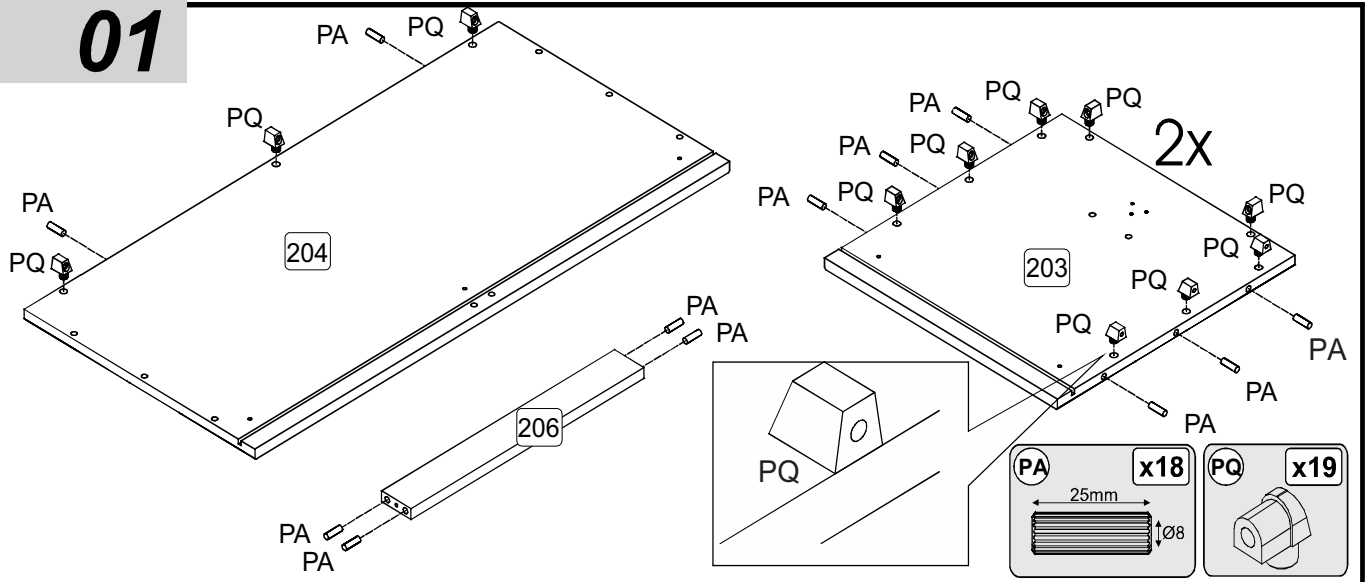

PARTS LIST

PA x18 25mm Ø8	PC x29 25mm Ø4,5 P3 GOLD	PD x12 14mm Ø3,5 P3 GREY
PE x02 GREY	PJ x02 GREY	PL x08 16mm Ø3,0 P3 BLACK
PQ x19	PU x02 GREY	PV x02
PX x01 RED = PAINT Warning! Keep out of reach from children, keep away from eyes, if product gets into eye rinse thoroughly and repeatedly with water. Do not ingest, if swallowed seek medical advice from doctor.	PW x04 M4X16	

BEFORE YOU START ASSEMBLY

Please check that you have all the correct parts and fittings as detailed in the Parts List above.

For assistance, please email us at: cs@furnituredash.com

BATCH NUMBER **2020-0257**

PLEASE RETAIN THIS INSTRUCTION LEAFLET FOR FUTURE REFERENCE.

01

02

03

04

05

06

07