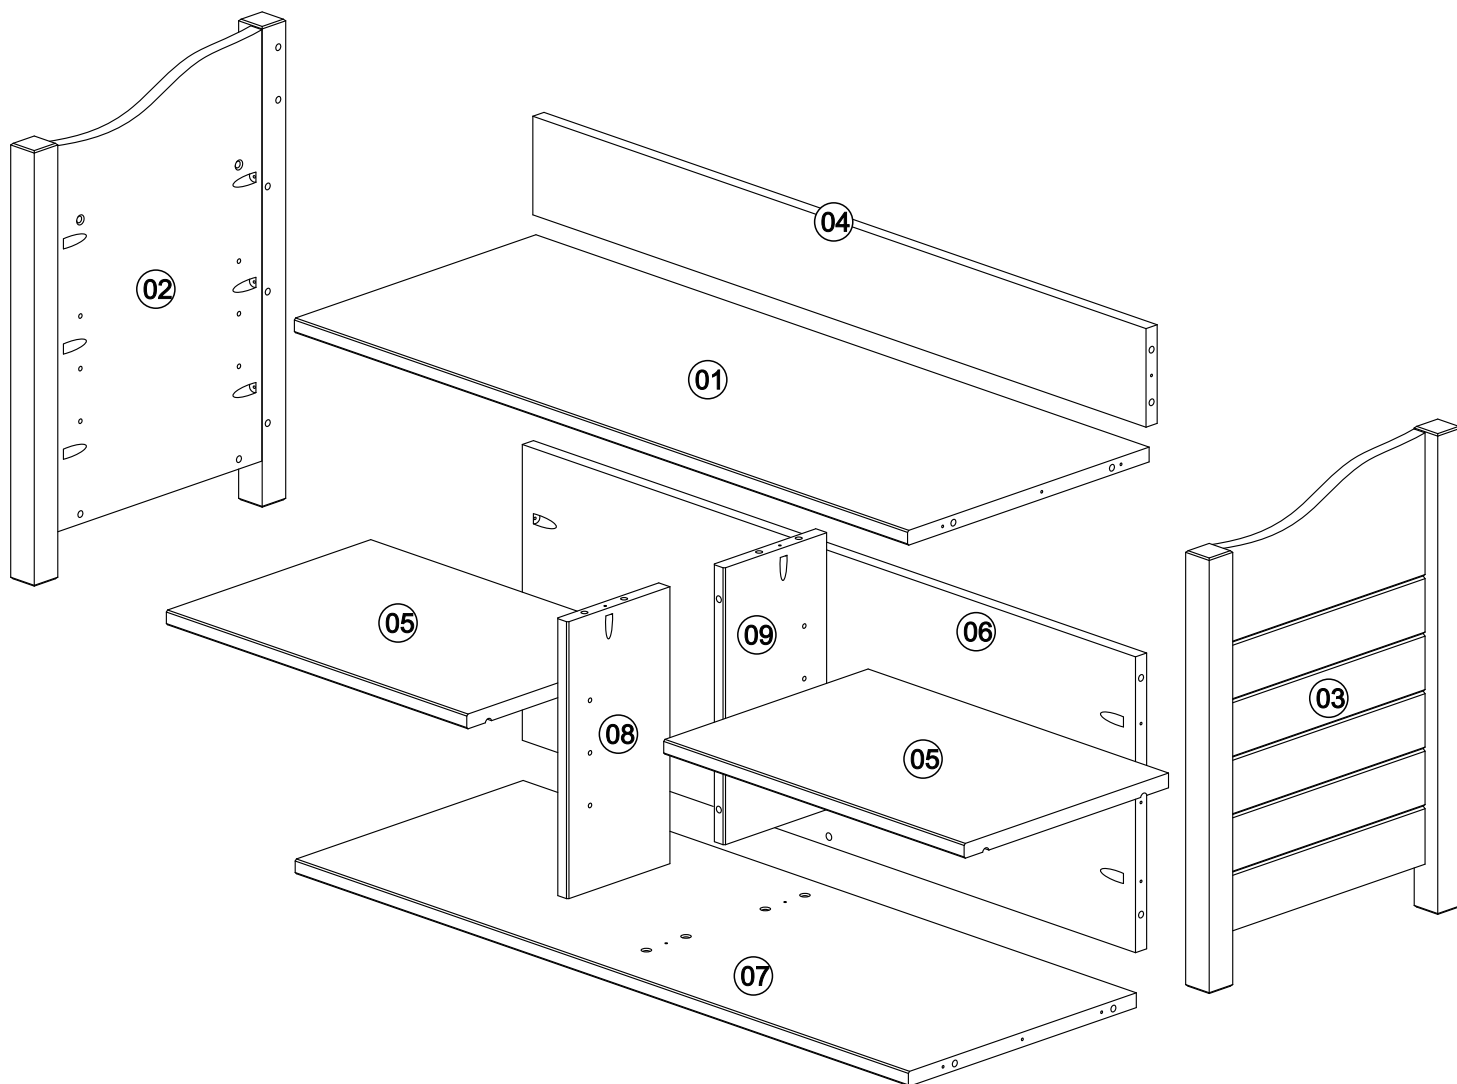

COG640

COG640

Thank you for choosing this furniture.

BEFORE YOU START ASSEMBLY please store the carton at room temperature for 48 hours or more so the contents can acclimatise.

PLEASE RETAIN ALL PACKING UNTIL YOU HAVE COMPLETED ASSEMBLY.