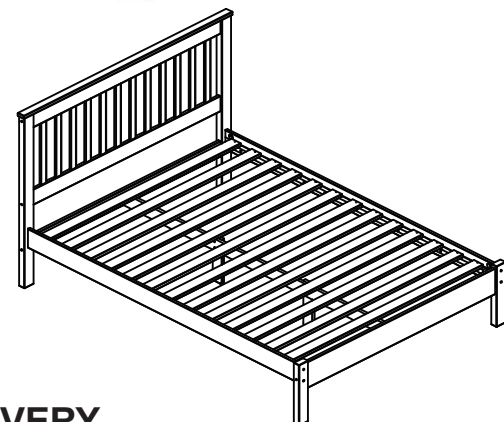

BATCH NUMBER IMP1435

PLEASE RETAIN THIS LEAFLET ALONG WITH YOUR DELIVERY NOTE / RECEIPT FOR FUTURE REFERENCE