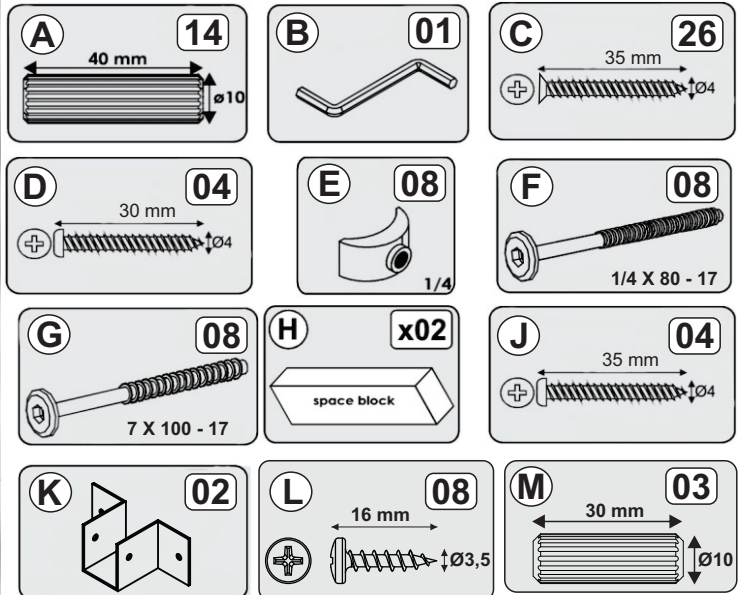

PARTS LIST

X x01 The RED sachet contains touch up paint for your furniture. Please retain for use should you require it at any point in the future. Application is best with a small paint brush which can be cleaned in water after use.

Warning!
Keep out of reach from children, keep away from eyes, if product gets into eye rinse thoroughly and repeatedly with water. Do not ingest, if swallowed seek medical advice from doctor.

BEFORE YOU START ASSEMBLY

Please check that you have all the correct parts and fittings as detailed in the parts list above.

For assistance, please email us at:
cs@furnishedash.com