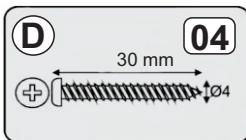

01

02

03

04

05

06

(X) **x01** The RED sachet contains touch up paint for your furniture. Please retain for use should you require it at any point in the future. Application is best with a small paint brush which can be cleaned in water after use.