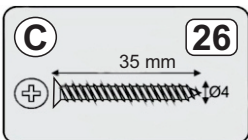

01

02

03

04

05

06

(X) **x01** The RED sachet contains touch up paint for your furniture. Please retain for use should you require it at any point in the future. Application is best with a small paint brush which can be cleaned in water after use.