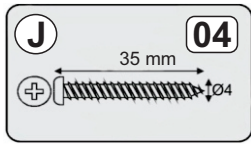

01

02

03

04

05

06

(X) **x01** The RED sachet contains touch up paint for your furniture. Please retain for use should you require it at any point in the future. Application is best with a small paint brush which can be cleaned in water after use.