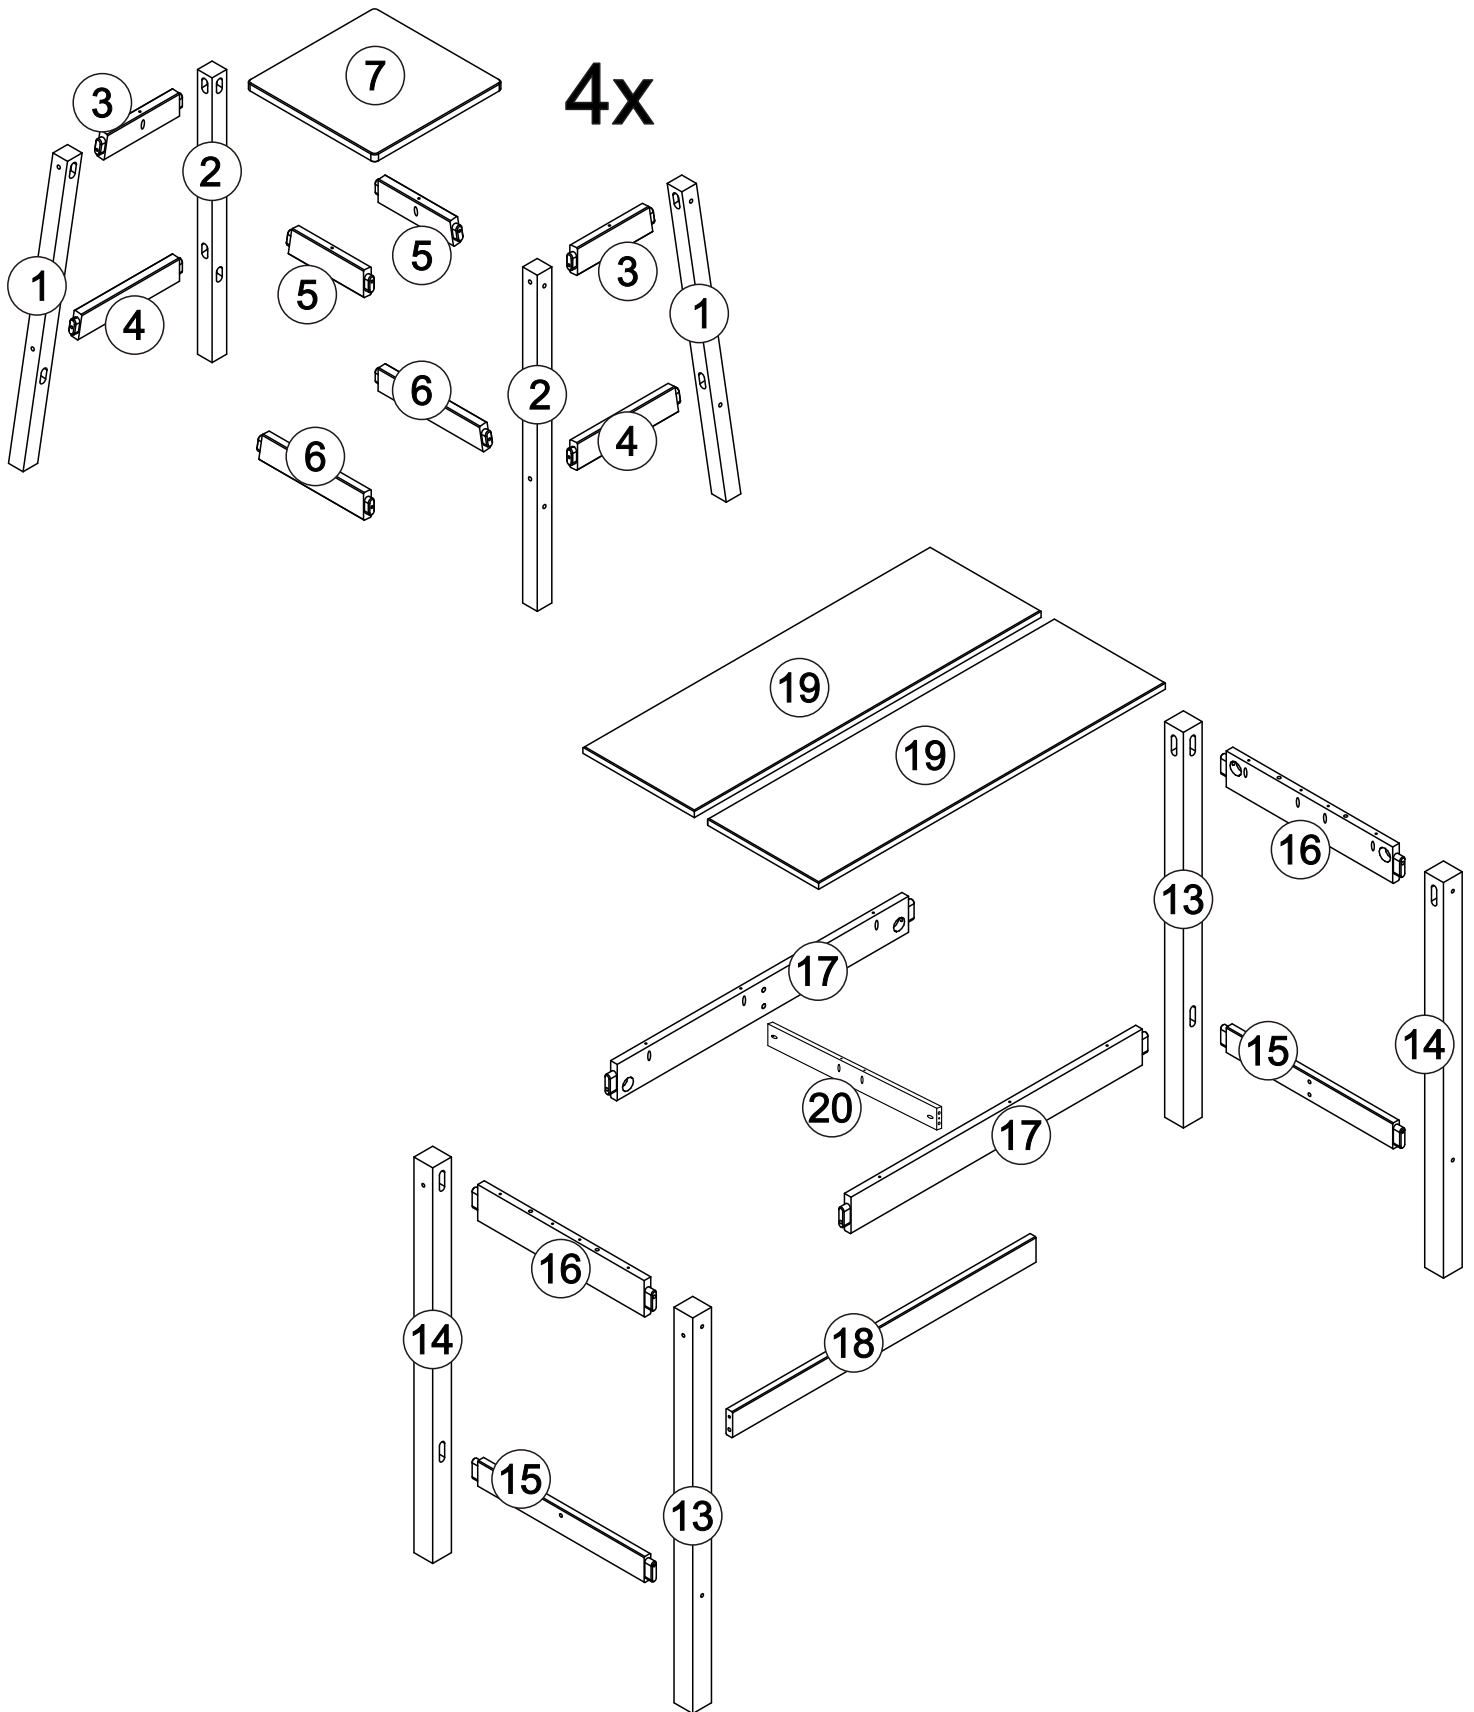

COGTBSET10

COGTBSET10

Thank you for choosing this furniture.

BEFORE YOU START ASSEMBLY please store the carton at room temperature for 48 hours or more so the contents can acclimatise.

PLEASE RETAIN ALL PACKING UNTIL YOU HAVE COMPLETED ASSEMBLY.

ENSURE LEGS ARE CORRECTLY POSITIONED

8x

08

4x

09

4x

CHOOSE BEST SIDE FOR TOP OF SEAT