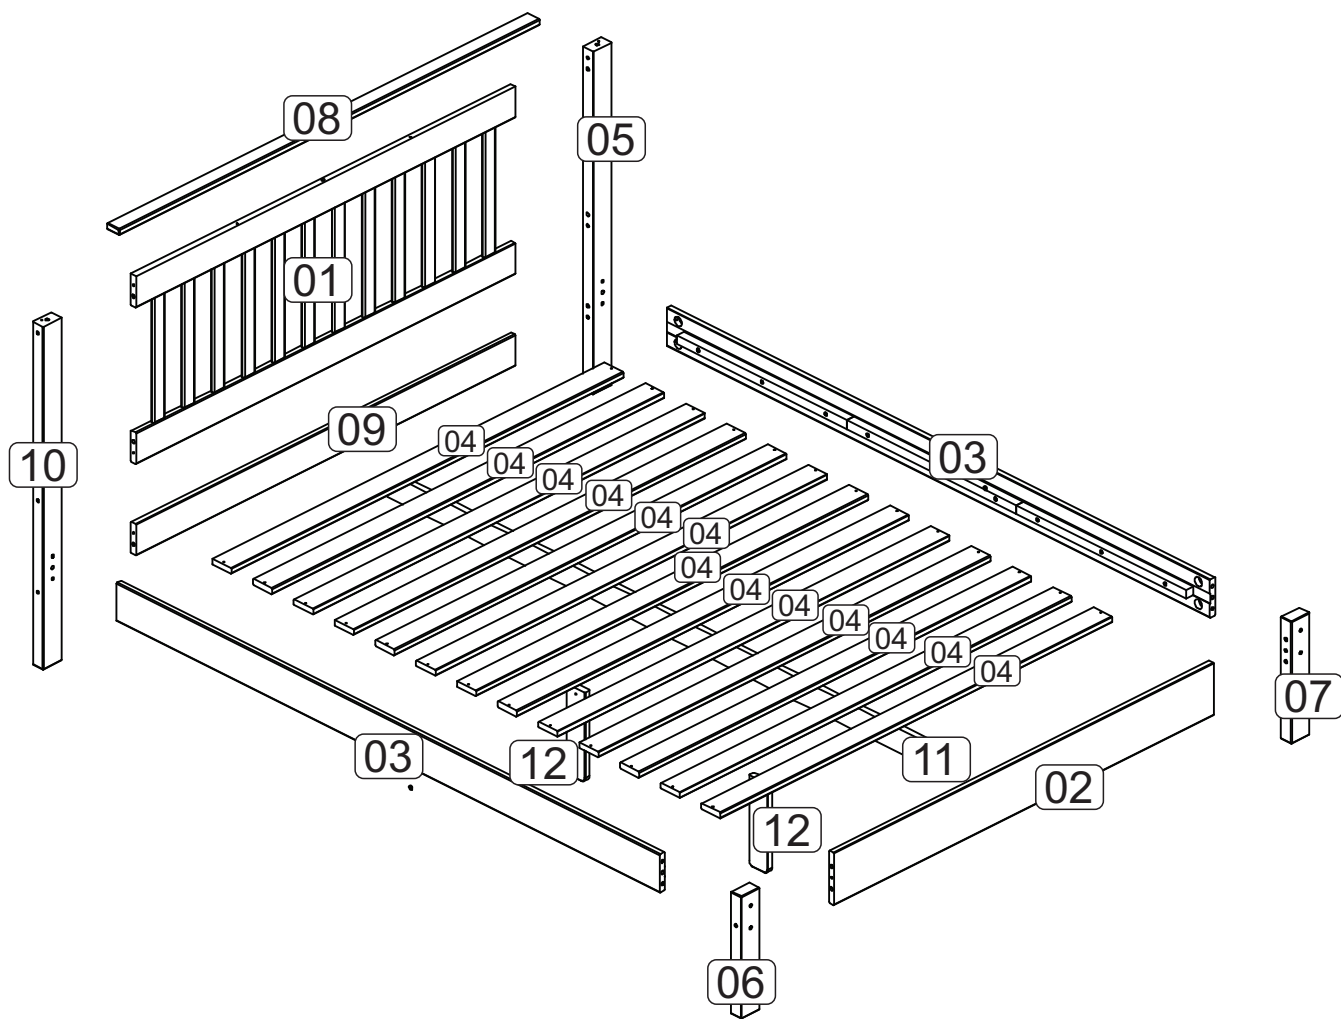

COR650

COR650

Thank you for choosing this furniture.

BEFORE YOU START ASSEMBLY please store the carton at room temperature for 48 hours or more so the contents can acclimatise.

PLEASE RETAIN ALL PACKING UNTIL YOU HAVE COMPLETED ASSEMBLY.