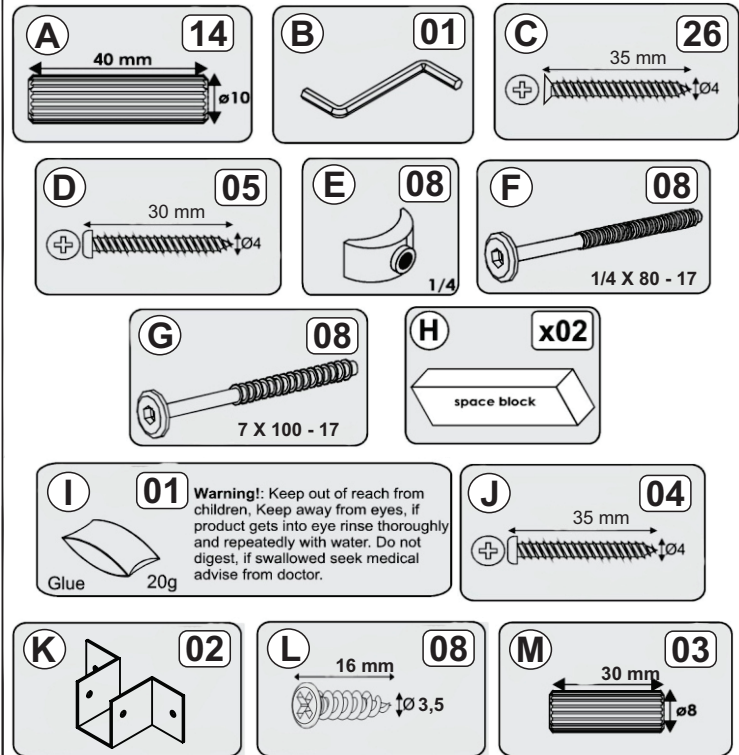

PARTS LIST

BEFORE YOU START ASSEMBLY

Please check that you have all the correct parts and fittings as detailed in the Parts List above.

For assistance, please email us at:
cs@furnishedash.com

BATCH NUMBER