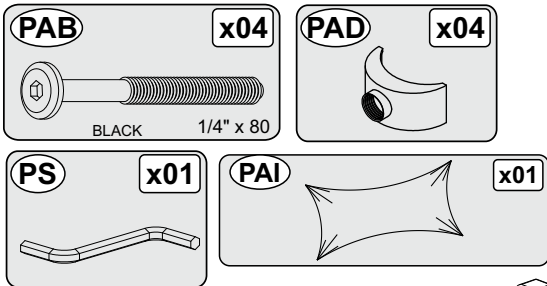

PARTS LIST

BEFORE YOU START ASSEMBLY

Please check that you have all the correct parts and fittings as detailed in the Parts List above.

For assistance, please email us at: cs@furnishedash.com

BATCH NUMBER **342/2021**

PLEASE RETAIN THIS INSTRUCTION LEAFLET FOR FUTURE REFERENCE.

01

02

!
 * Place the table onto a clean work top or other flat surface and use a softcover to protect the surfaces, carefully position the frame on the underside of the table top (part 1) so all side rails are 50mm from the edge of the table.