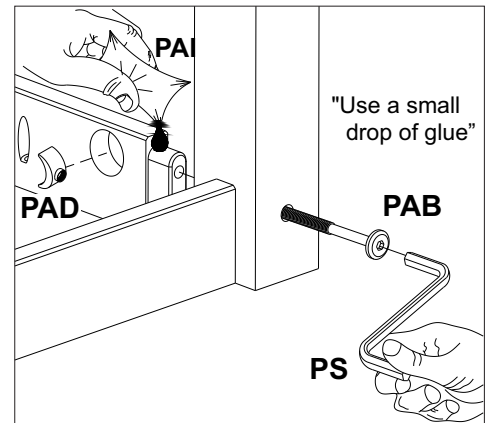

PARTS LIST

BEFORE YOU START ASSEMBLY

Please check that you have all the correct parts and fittings as detailed in the Parts List above.

For assistance, please email us at: cs@furnishedash.com

BATCH NUMBER **342/2021**

PLEASE RETAIN THIS INSTRUCTION LEAFLET FOR FUTURE REFERENCE.

01

02

!
 * Place the table onto a clean work top or other flat surface and use a softcover to protect the surfaces, carefully position the frame on the underside of the table top (part 1) so all side rails are 50mm from the edge of the table.