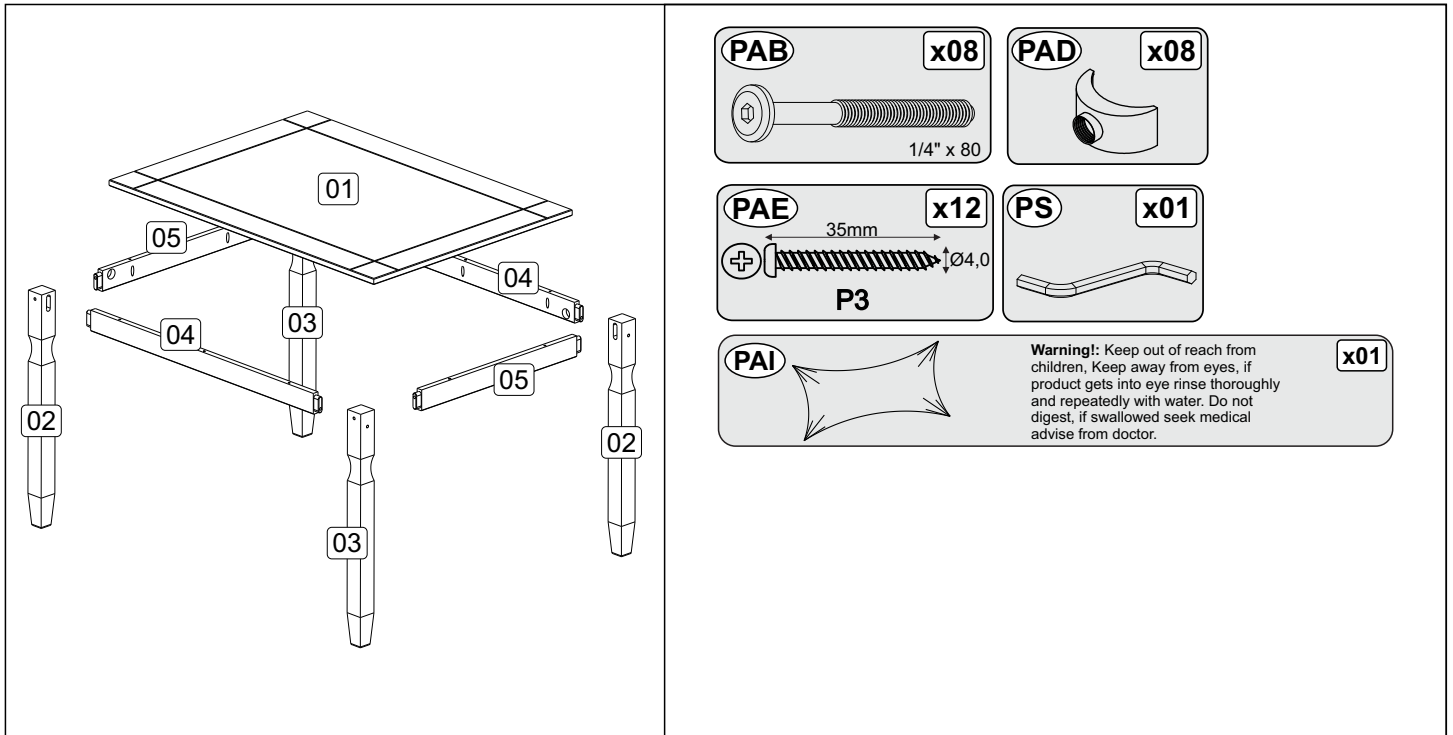

PARTS LIST

BEFORE YOU START ASSEMBLY

Please check that you have all the correct parts and fittings as detailed in the Parts List above.

For assistance, please email us at: cs@furnishedash.com

BATCH NUMBER **342/2021**