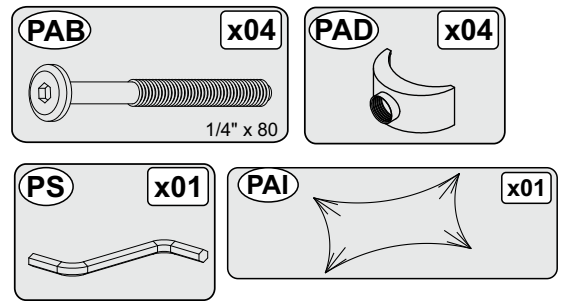

PARTS LIST

BEFORE YOU START ASSEMBLY

Please check that you have all the correct parts and fittings as detailed in the Parts List above.

For assistance, please email us at: cs@furnishedash.com

BATCH NUMBER **342/2021**

PLEASE RETAIN THIS INSTRUCTION LEAFLET FOR FUTURE REFERENCE.

01

02

!
 * Place the table onto a clean work top or other flat surface and use a softcover to protect the surfaces, carefully position the frame on the underside of the table top (part 1) so all side rails are 50mm from the edge of the table.