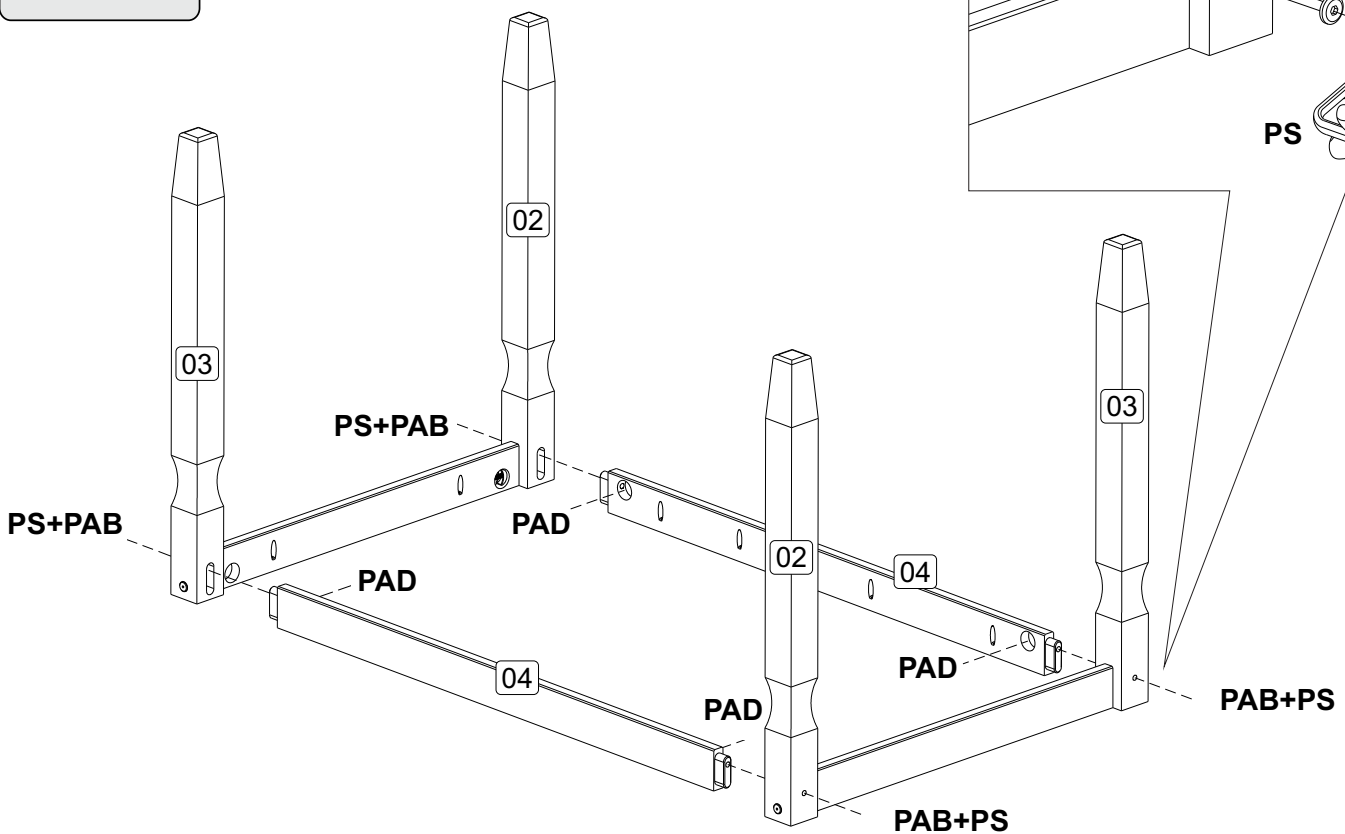

PARTS LIST

BEFORE YOU START ASSEMBLY

Please check that you have all the correct parts and fittings as detailed in the Parts List above.

For assistance, please email us at: cs@furnishedash.com

BATCH NUMBER **342/2021**

PLEASE RETAIN THIS INSTRUCTION LEAFLET FOR FUTURE REFERENCE.

01

02

!
 * Place the table onto a clean work top or other flat surface and use a softcover to protect the surfaces, carefully position the frame on the underside of the table top (part 1) so all side rails are 50mm from the edge of the table.