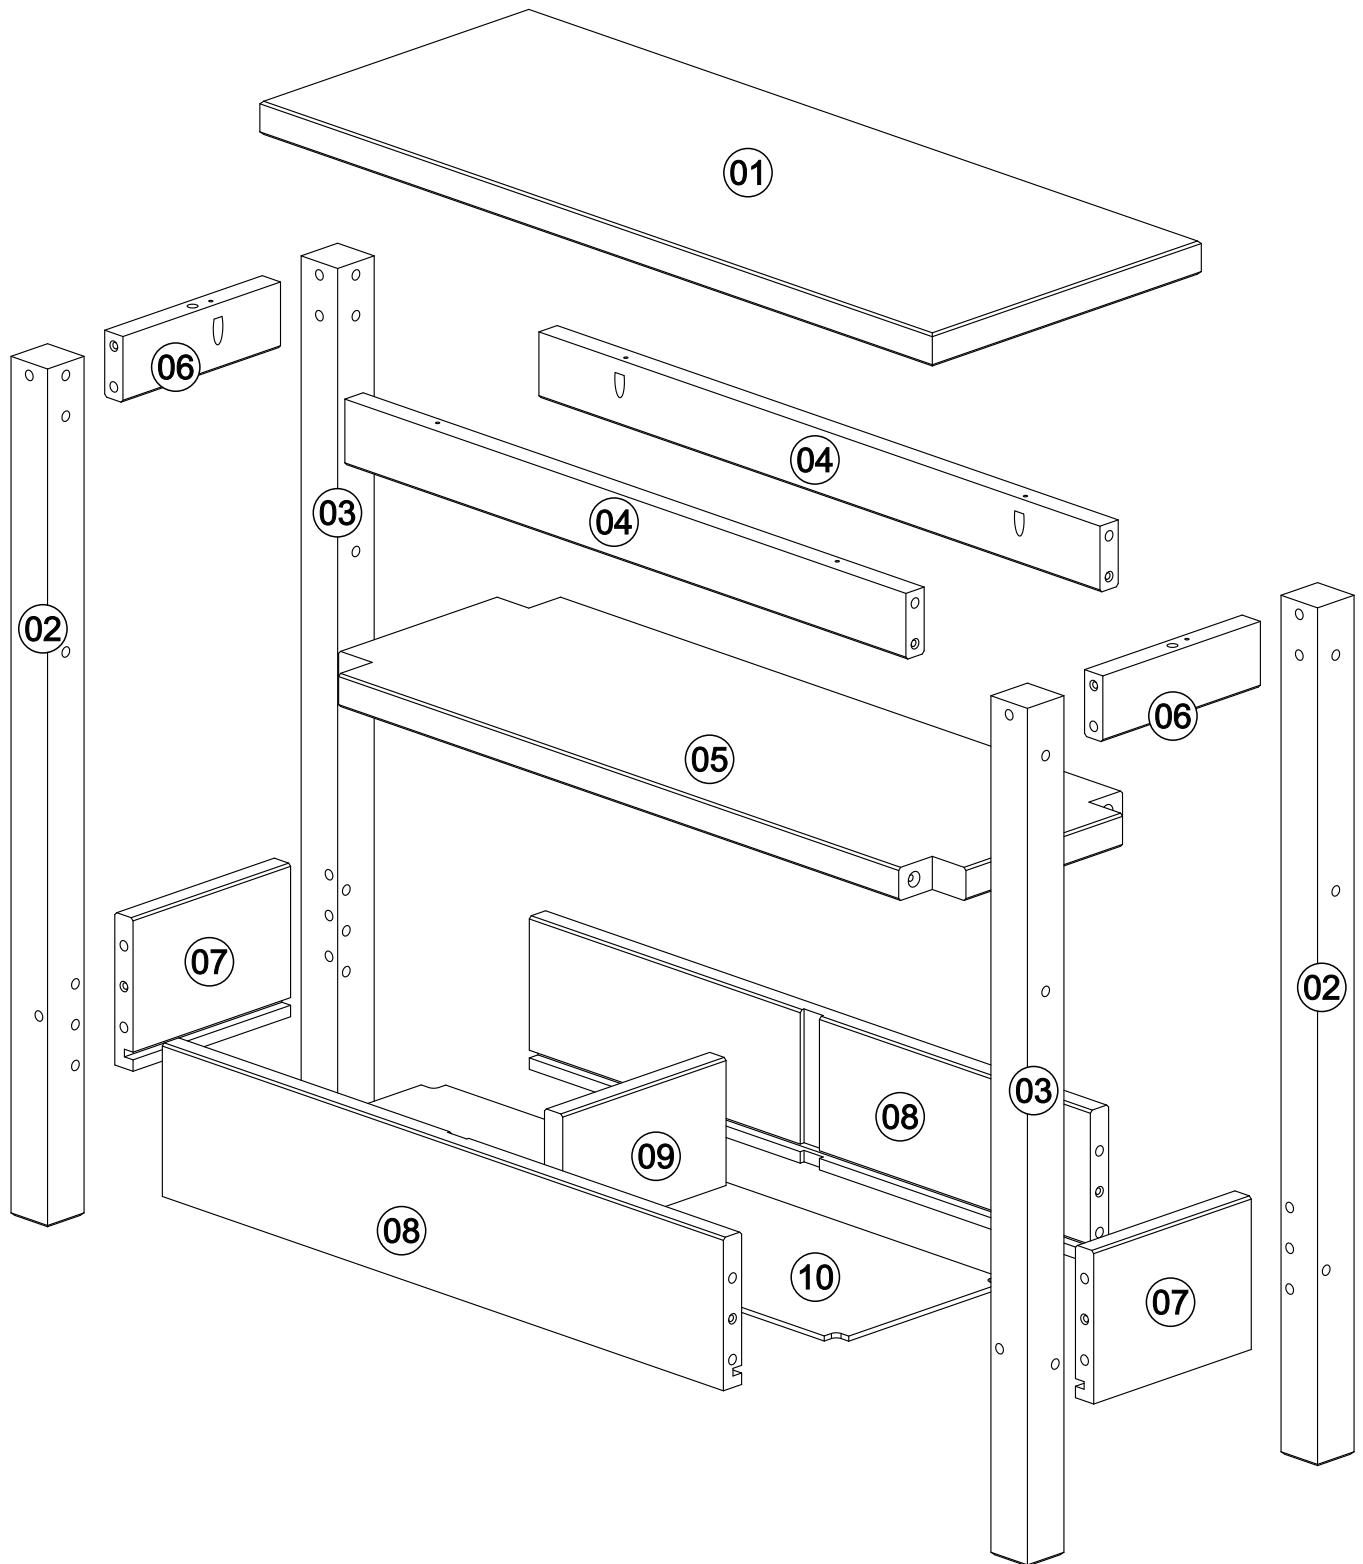

# COW706

Thank you for choosing this furniture.

**BEFORE YOU START ASSEMBLY** please store the carton at room temperature for 48 hours or more so the contents can acclimatise.

**PLEASE RETAIN ALL PACKING UNTIL YOU HAVE COMPLETED ASSEMBLY.**