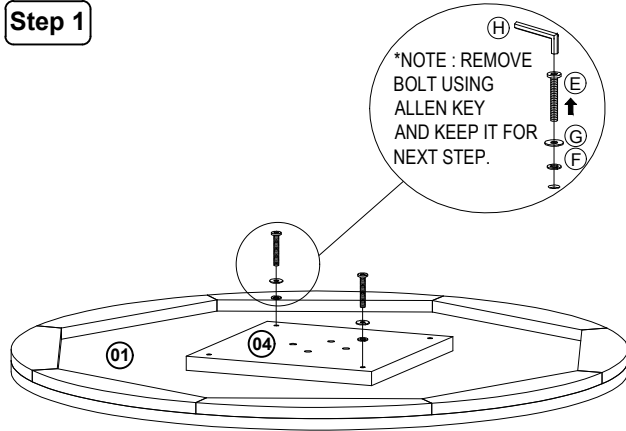

Thank you for purchasing this quality product. It has been engineered for easy assembly yet constructed for durability. Be sure to check all packing material carefully for small parts, which may have come loose inside the carton during shipment. Identify and count all parts and compare with the part lists below.

Step 1

Step 4

Step 2

Step 3

Assembly Completed !!

Size : 42" X 42" X 30"H

List of Part For 1 Set

Code	Figure	Part	Qty.
01		Table Top	1
02		Pedestal	1
03		Table Leg With Leveler	4
04		Mounting Plate	1

List of hardware For 1 Set

Code	Figure	Hardware	Qty.
A		Flat Washer $\frac{5}{16}$ " x 22mm	12
B		Spring Washer $\frac{5}{16}$ "	12
C		Hexagon Nut $\frac{5}{16}$ " x 7mm	8
D		Spanner	1
E		JCBC Bolt M6 x 45mm	2
F		Spring Washer $\frac{3}{4}$ "	2
G		Flat Washer $\frac{3}{4}$ " x 13mm	2
H		Allen Key M4	1
I		Allen Key M5	1
J		JCBC Bolt M8 x 45mm	4