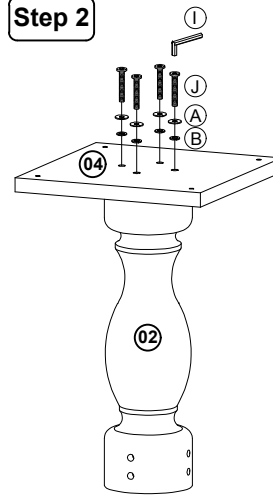

Please be sure to read the notes section at the bottom of the page, and follow the instruction while assembling. Thank you

AMERICAN LIFESTYLES
FINE FURNITURE

ASSEMBLY INSTRUCTION
SMARTBUY 42" ROUND TABLE
Model : SB4230WAW

Step 1

Step 4

Step 2

Step 3

Assembly Completed !!

Size : 42" X 42" X 30"H

List of Part For 1 Set

Code	Figure	Part	Qty.
01		Table Top	1
02		Pedestal	1
03		Table Leg With Leveler	4
04		Mounting Plate	1

List of hardware For 1 Set

Code	Figure	Hardware	Qty.
A		Flat Washer $\frac{5}{16}$ " x 22mm	12
B		Spring Washer $\frac{5}{16}$ "	12
C		Hexagon Nut $\frac{5}{16}$ " x 7mm	8
D		Spanner	1
E		JCBC Bolt M6 x 45mm	2
F		Spring Washer $\frac{3}{4}$ "	2
G		Flat Washer $\frac{3}{4}$ " x 13mm	2
H		Allen Key M4	1
I		Allen Key M5	1
J		JCBC Bolt M8 x 45mm	4