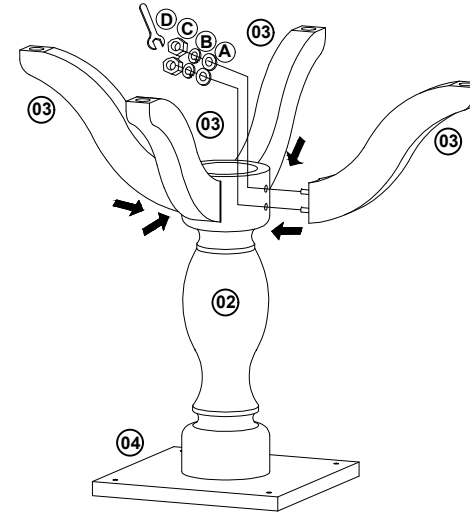

Please be sure to read the notes section at the bottom of the page, and follow the instruction while assembling. Thank you

AMERICAN LIFESTYLES
FINE FURNITURE

ASSEMBLY INSTRUCTION
SMARTBUY 42" ROUND TABLE
Model : SB4230WAW

Step 1

Step 4

Step 2

Step 3

Assembly Completed !!

Size : 42" X 42" X 30"H

List of Part For 1 Set

Code	Figure	Part	Qty.
01		Table Top	1
02		Pedestal	1
03		Table Leg With Leveler	4
04		Mounting Plate	1

List of hardware For 1 Set

Code	Figure	Hardware	Qty.
A		Flat Washer $\frac{5}{16}$ " x 22mm	12
B		Spring Washer $\frac{5}{16}$ "	12
C		Hexagon Nut $\frac{5}{16}$ " x 7mm	8
D		Spanner	1
E		JCBC Bolt M6 x 45mm	2
F		Spring Washer $\frac{3}{4}$ "	2
G		Flat Washer $\frac{3}{4}$ " x 13mm	2
H		Allen Key M4	1
I		Allen Key M5	1
J		JCBC Bolt M8 x 45mm	4