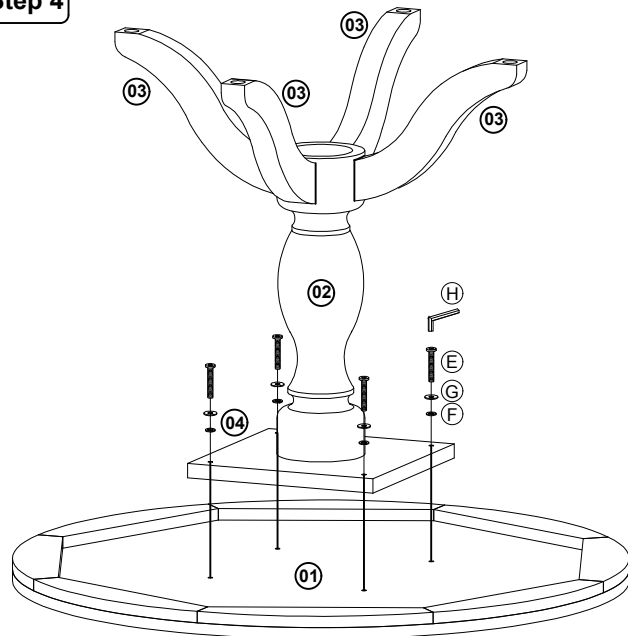

Please be sure to read the notes section at the bottom of the page, and follow the instruction while assembling. Thank you

AMERICAN LIFESTYLES
FINE FURNITURE

ASSEMBLY INSTRUCTION
SMARTBUY 42" ROUND TABLE
Model : SB4230WAW

Step 1

Step 4

Step 2

Step 3

Assembly Completed !!

Size : 42" X 42" X 30"H

List of Part For 1 Set

Code	Figure	Part	Qty.
01		Table Top	1
02		Pedestal	1
03		Table Leg With Leveler	4
04		Mounting Plate	1

List of hardware For 1 Set

Code	Figure	Hardware	Qty.
A		Flat Washer $\frac{5}{16}$ " x 22mm	12
B		Spring Washer $\frac{5}{16}$ "	12
C		Hexagon Nut $\frac{5}{16}$ " x 7mm	8
D		Spanner	1
E		JCBC Bolt M6 x 45mm	2
F		Spring Washer $\frac{3}{4}$ "	2
G		Flat Washer $\frac{3}{4}$ " x 13mm	2
H		Allen Key M4	1
I		Allen Key M5	1
J		JCBC Bolt M8 x 45mm	4